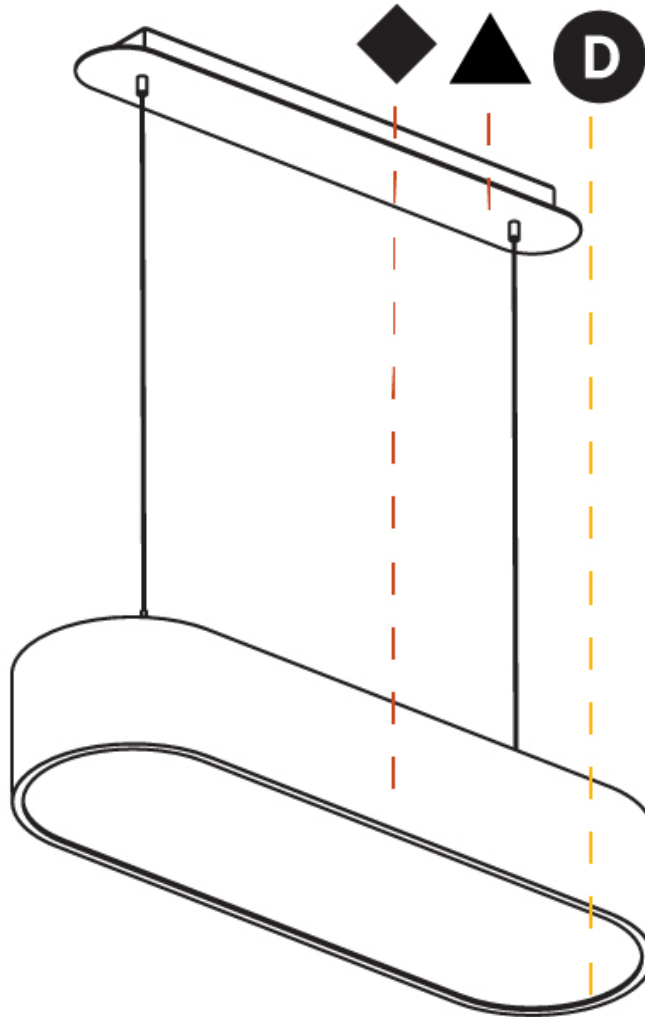

SMOOTHLINE SUSPENSION

A30269-

PROJECT	_____
TYPE	_____
SPECIFIER	_____
QUANTITY	_____
DATE	_____

A