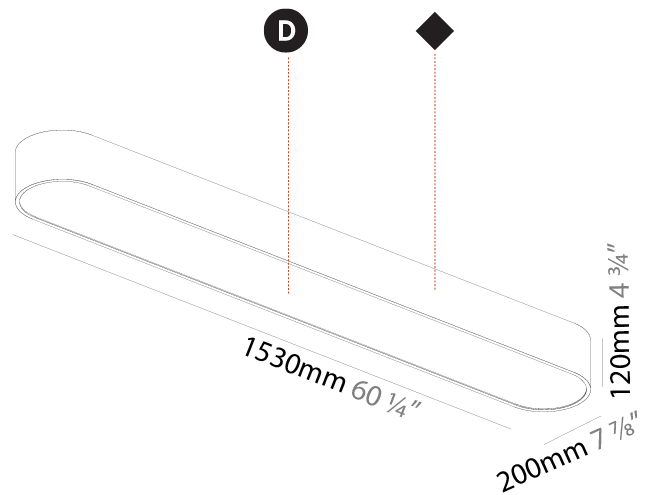

1. To build a product code in our configurator select the specify button on the base model # product page
2. To build a manual product code on this datasheet choose from the options listed below in blue font and add the suffix to the base model #

GENERAL

Series: Smoothy
Subseries: Smoothline
Brand: Prolicht
Division: Architectural
Mounting Type: Surface
Mounting Location: Ceiling
Subcategory: Ambient

PHYSICAL

Shape: Oval
Length (mm): 1530
Length (in): 60 1/4
Width (mm): 200
Width (in): 7 7/8
Height (mm): 120
Height (in): 4 3/4
Light Distribution: Direct
Diffuser: PMMA - Opal or Micro-Prism
Fixture Finish: SSR / BKV / CWI / CRY / HAB / LAG / UFT / ITA / RUA / RUR / MIC / FTG / MYG / TWT / LOD / PUS / FRO / FUP / KIA / POP / BLS / SPG / MEY / GOH / GUM / CHC / COM / ABZ / JAG / OBR / MOS / ROR
Fixture Material: Extruded Aluminum / Steel

ELECTRICAL

Lamp Type: LED (Zhaga Standard)
Input Wattage (W): 52
Total Output Wattage (W): 45
Dimming: Tri-Mode (Non-Dimming and Phase Dimming (120Vac only) and 0-10V Dimming)
Driver Included: Yes
Driver Location: Integrated
Driver Type: Constant Current - Universal
Driver Class: Class 2
Input Voltage (V): 120 - 277
Constant Current (MA): 500

LED

Color Temperature (°K): 3000 / 3500 / 4000
Max. Delivered Lumen (lm): 3650 / 3930 / 4010
CRI: >80 CRI
Lamp Life (hrs): 50000

OPTICAL

RATINGS AND CERTIFICATIONS

Certified By: Certified for North American Standards
IP rating: IP20