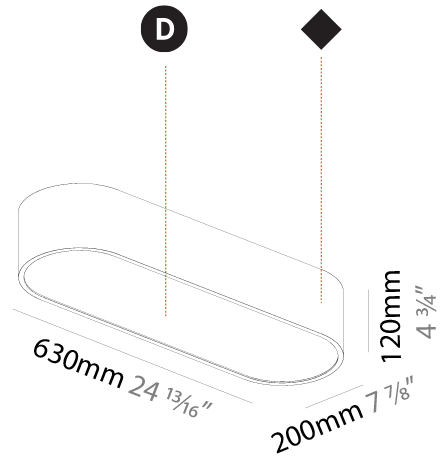

GENERAL

Series: Smoothy
Subseries: Smoothline
Brand: Prolicht
Division: Architectural
Mounting Type: Surface
Mounting Location: Ceiling
Subcategory: Ambient

PHYSICAL

Shape: Oval
Length (mm): 630
Length (in): 24 ¹³/₁₆
Width (mm): 200
Width (in): 7 ⁷/₈
Height (mm): 120
Height (in): 4 ³/₄
Light Distribution: Direct
Weight (kg): 3.403
Weight (lbs): 7.49
Diffuser: [PMMA - Opal or Micro-Prism](#)
Fixture Finish: [SSR / BKV / CWI / CRY / HAB / LAG / UFT / ITA / RUA / RUR / MIC / FTG / MYG / TWT / LOD / PUS / FRO / FUP / KIA / POP / BLS / SPG / MEY / GOH / GUM / CHC / COM / ABZ / JAG / OBR / MOS / ROR](#)
Fixture Material: [Extruded Aluminum / Steel](#)

ELECTRICAL

Lamp Type: LED (Zhaga Standard)
Input Wattage (W): 21
Total Output Wattage (W): 18
Dimming: [Tri-Mode (Non-Dimming and Phase Dimming (120Vac only) and 0-10V Dimming)](#)
Driver Included: Yes
Driver Location: Integrated
Driver Type: Constant Current - Universal
Driver Class: Class 2
Input Voltage (V): 120 - 277
Constant Current (MA): 500

LED

[Color Temperature (°K): 3000 / 3500 / 4000](#)
Max. Delivered Lumen (lm): 1460 / 1568 / 1600
CRI: >80 CRI
Lamp Life (hrs): 50000

OPTICAL

RATINGS AND CERTIFICATIONS

Certified By: Certified for North American Standards
IP rating: IP20

PROJECT
TYPE
SPECIFIER
QUANTITY
DATE